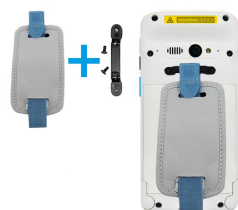

*EA630HC not included
EA630HC Hand strap
kit white/blue. (Single
package version). (SKU
contains: 1x hand-strap
1x bracket arm and 2x
screws).
5400-900039G

*Please note, EA630HC is not
included.